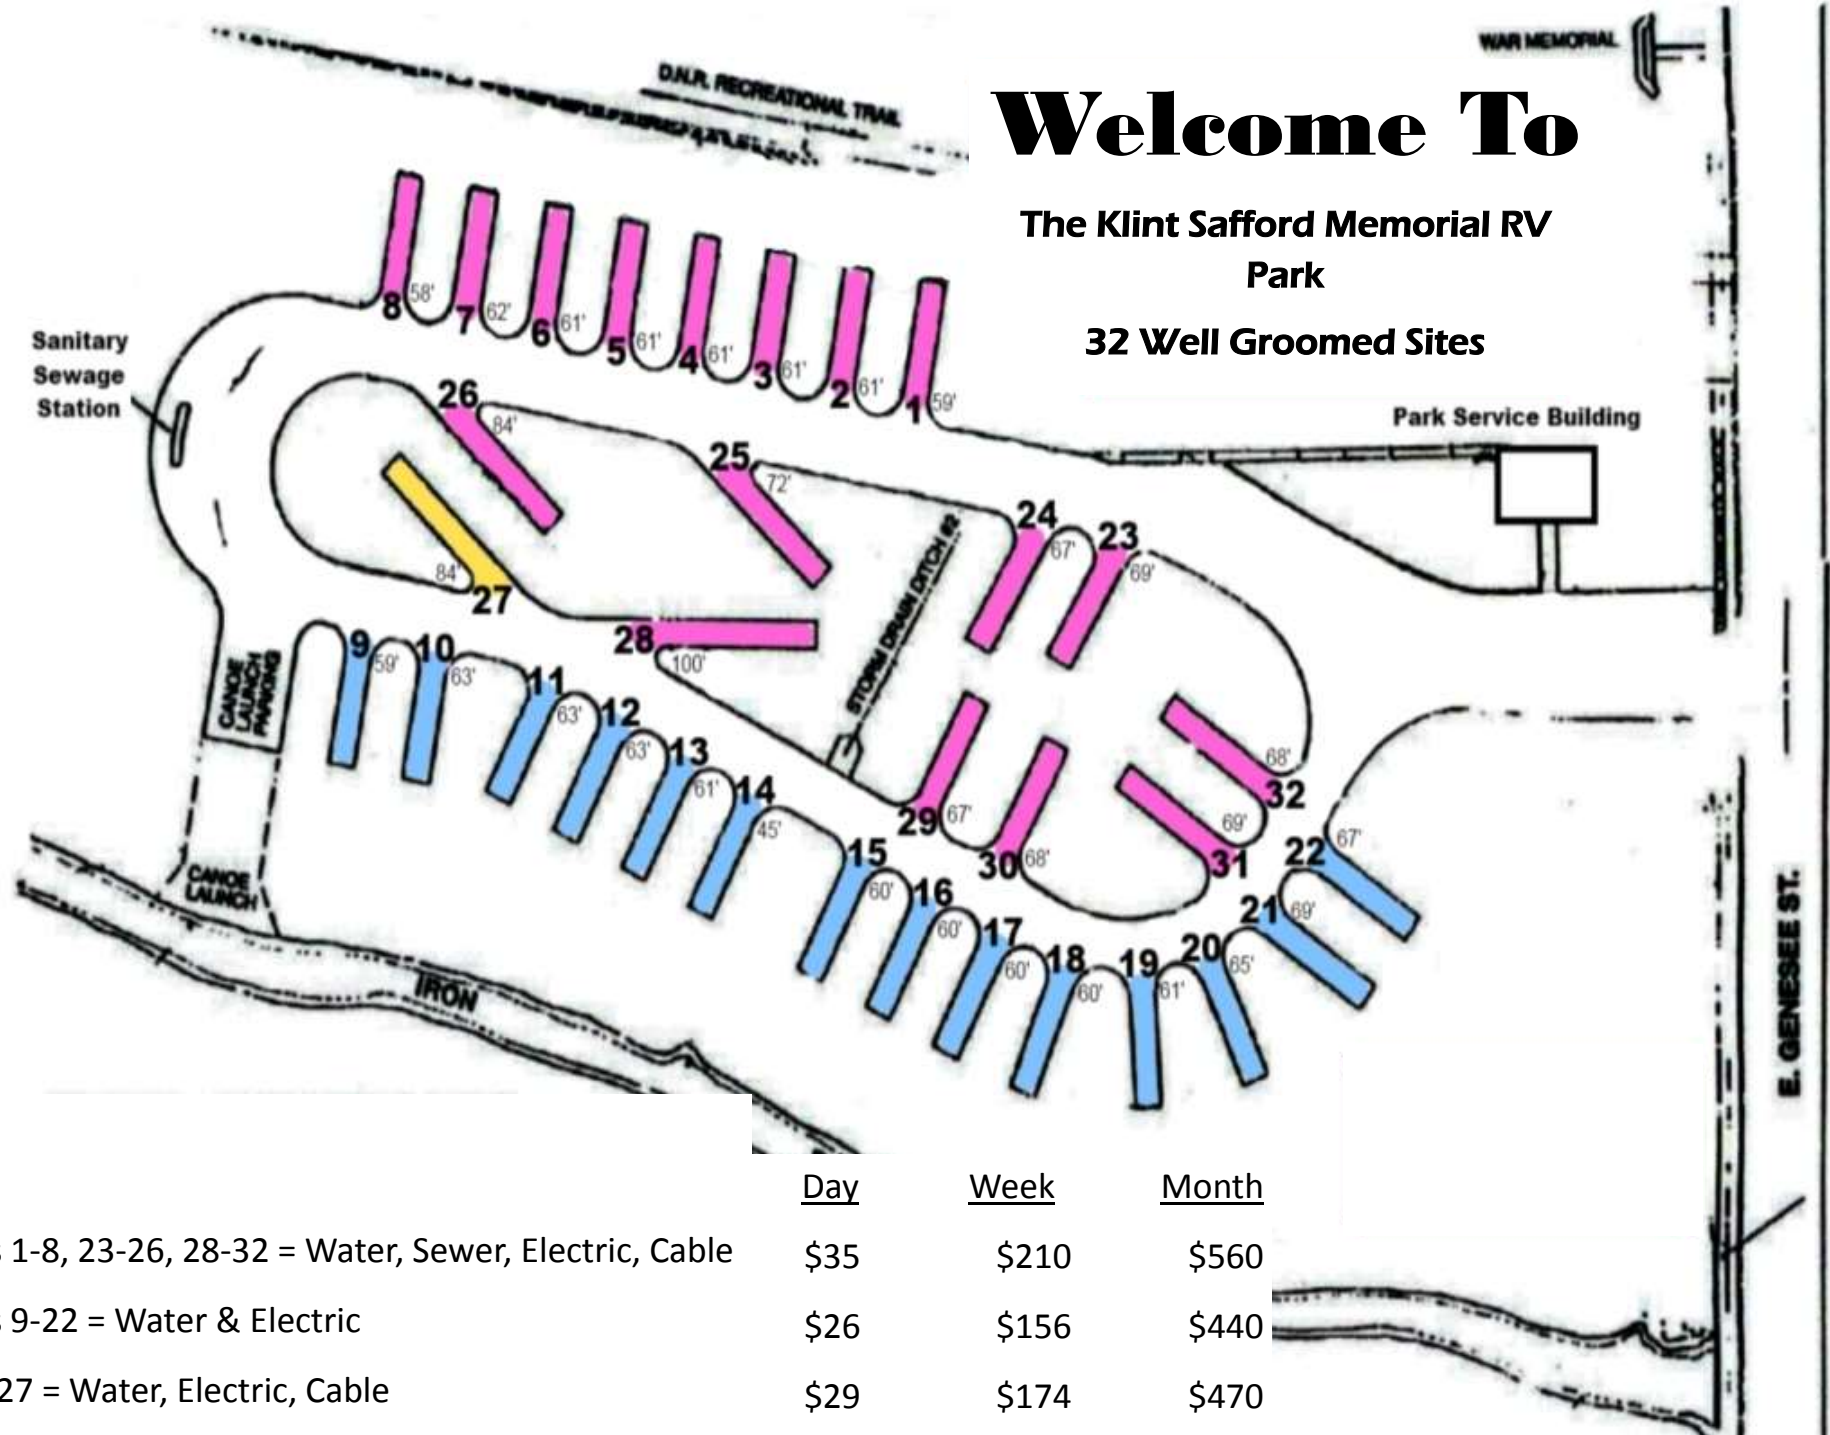

## The Klint Safford Memorial RV Park

32 Well Groomed Sites

- Sites 1-8, 23-26, 28-32 = Water, Sewer, Electric, Cable
- Sites 9-22 = Water & Electric
- Site 27 = Water, Electric, Cable

	<u>Day</u>	<u>Week</u>	<u>Month</u>
Sites 1-8, 23-26, 28-32	\$35	\$210	\$560
Sites 9-22	\$26	\$156	\$440
Site 27	\$29	\$174	\$470